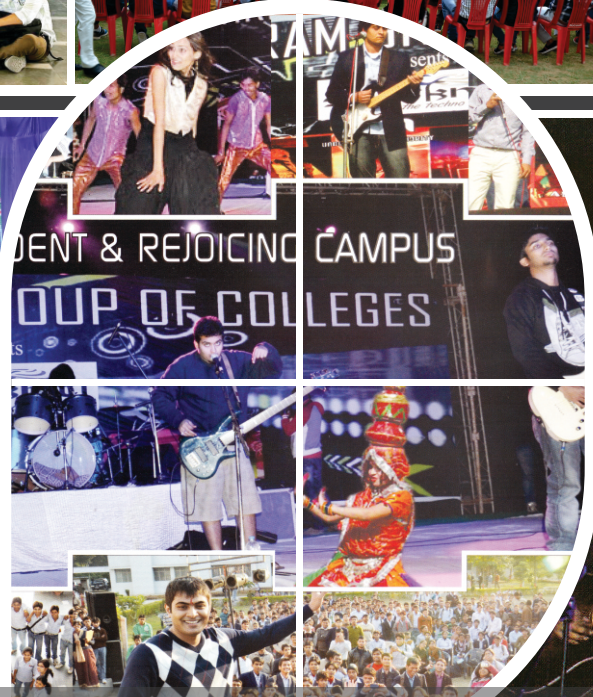

AVDESH RATHORE
ME
3 Lac. Per Annum

SOME OF OUR ESTEEMED RECRUITERS

“Enjoy the journey, Enjoy the Moment”

For Admission Enquiry Contact us at:

9201997001, 9201997002, 9201997003, 9201997004

info@srgoc.org

srsbsmorena@gmail.com